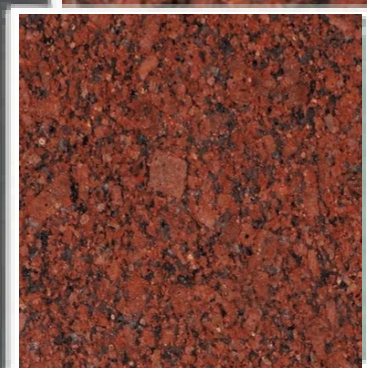

Imperial Red Granite

Sizes

Gangaw Size Slabs
Cutter/Verticle Size Slabs
Cut to Size Tiles
Steps & Risers

Application: Living Space, Public Space, Wall Cladding,
Commercial Space, Counter Tops

Thickness: 20mm, 15mm
Customized Size Is Available On Request

www.marbellasurfaces.com