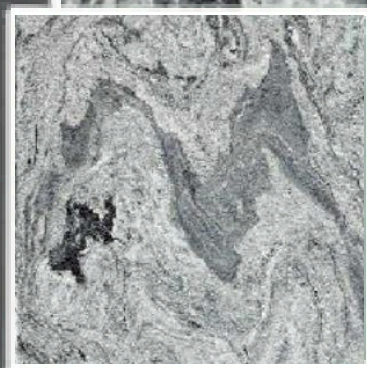

Viscon White Granite

Sizes

Gangaw Size Slabs
Cutter/Verticle Size Slabs
Cut to Size Tiles
Steps & Risers

Application: Living Space, Public Space, Wall Cladding,
Commercial Space, Counter Tops

Thickness: 20mm, 15mm
Customized Size Is Available On Request