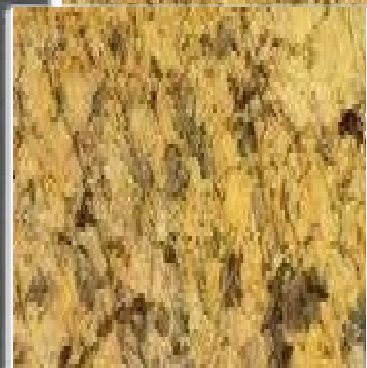

Alaska Gold Granite

Sizes

Gangaw Size Slabs
Cutter/Verticle Size Slabs
Cut to Size Tiles
Steps & Risers

Application: Living Space, Public Space, Wall Cladding,
Commercial Space, Counter Tops

Thickness: 20mm, 15mm
Customized Size Is Available On Request