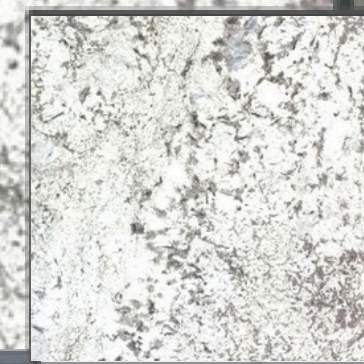

Alaska White Granite

Sizes

- Gang saw Size Slabs
- Cutter/Verticle Size Slabs
- Cut to Size Tiles
- Steps & Risers

Application: Living Space, Public Space, Wall Cladding, Commercial Space, Counter Tops

Thickness: 30mm, 20mm
Customized Size Is Available On Request