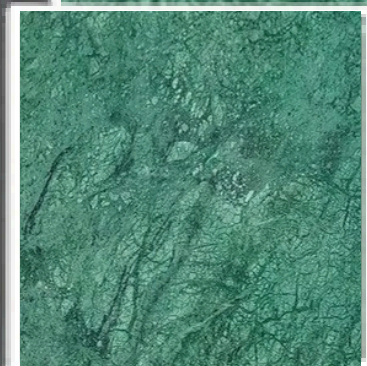

Thickness: 30mm, 20mm
Customized Size Is Available On Request

Indian Green Marble

Sizes

Gangaw Size Slabs
Cutter/Verticle Size Slabs
Cut to Size Tiles
Steps & Risers

Application: Living Space, Public Space, Wall Cladding,
Commercial Space, Counter Tops