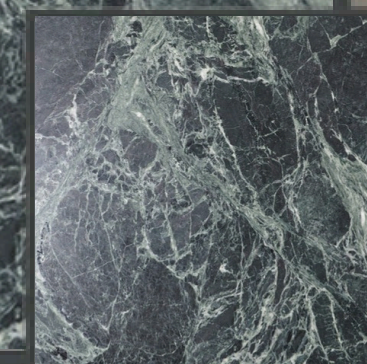

Thickness: 20mm, 15mm
Customized Size Is Available On Request

Spider green
marble

Sizes

Gangaw Size Slabs
Cutter/Verticle Size Slabs
Cut to Size Tiles
Steps & Risers

Application: Living Space, Public Space, Wall Cladding,
Commercial Space, Counter Tops