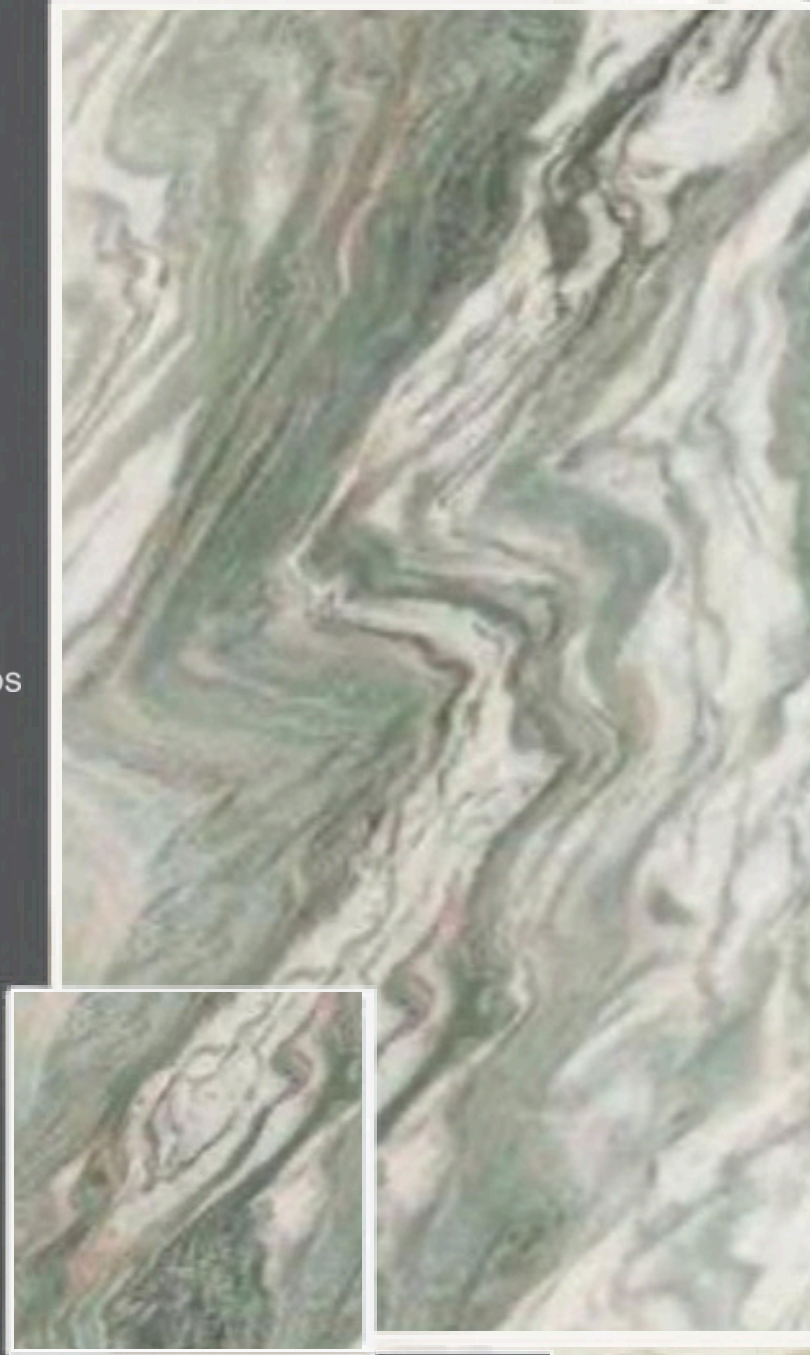

Lady Green Marble

Sizes

Gangaw Size Slabs
Cutter/Verticle Size Slabs
Cut to Size Tiles
Steps & Risers

Application: Living Space, Public Space, Wall Cladding,
Commercial Space, Counter Tops

Thickness: 20mm, 15mm
Customized Size Is Available On Request