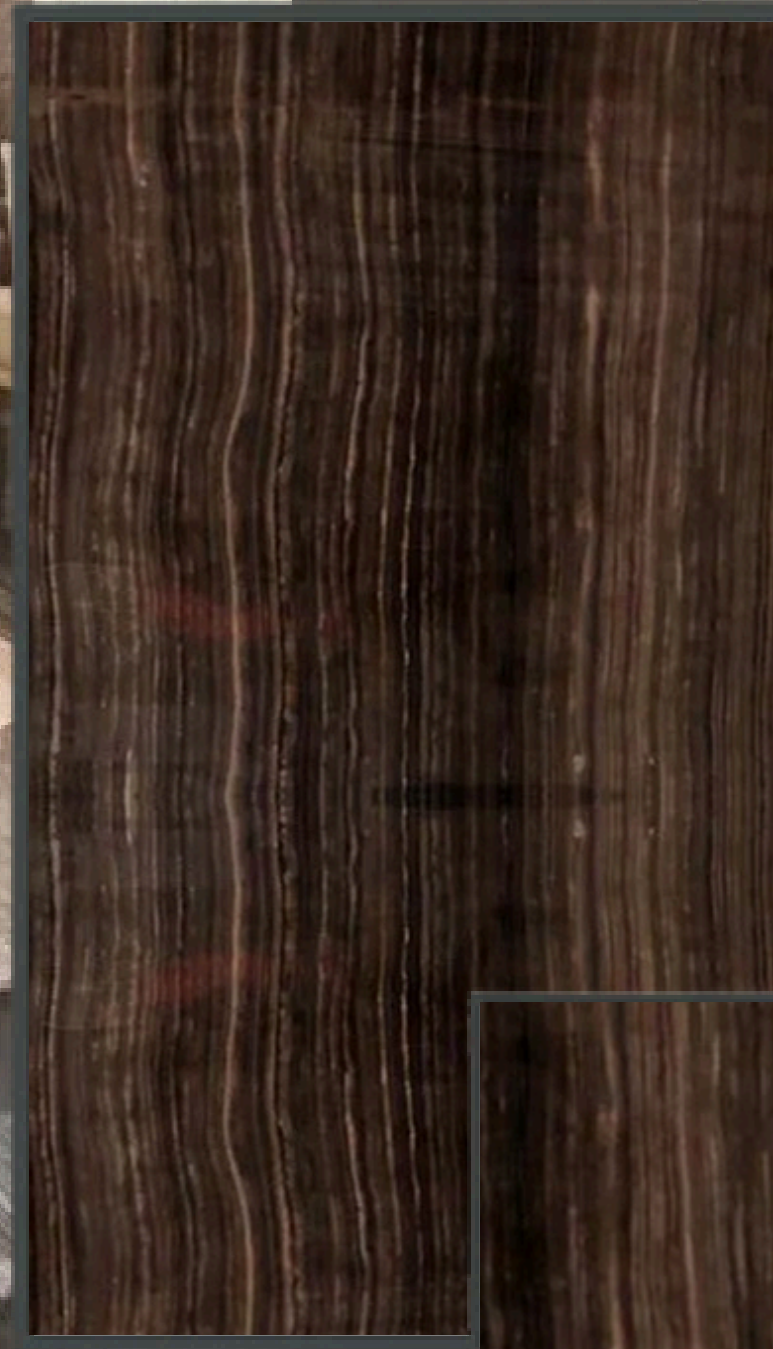

Sizes

Gangsaw Size Slabs
Cutter/Verticle Size Slabs
Cut to Size Tiles
Steps & Risers

Application: Living Space, Public Space, Wall Cladding,
Commercial Space, Counter Tops

Thickness: 30mm, 20mm
Customized Size Is Available On Request