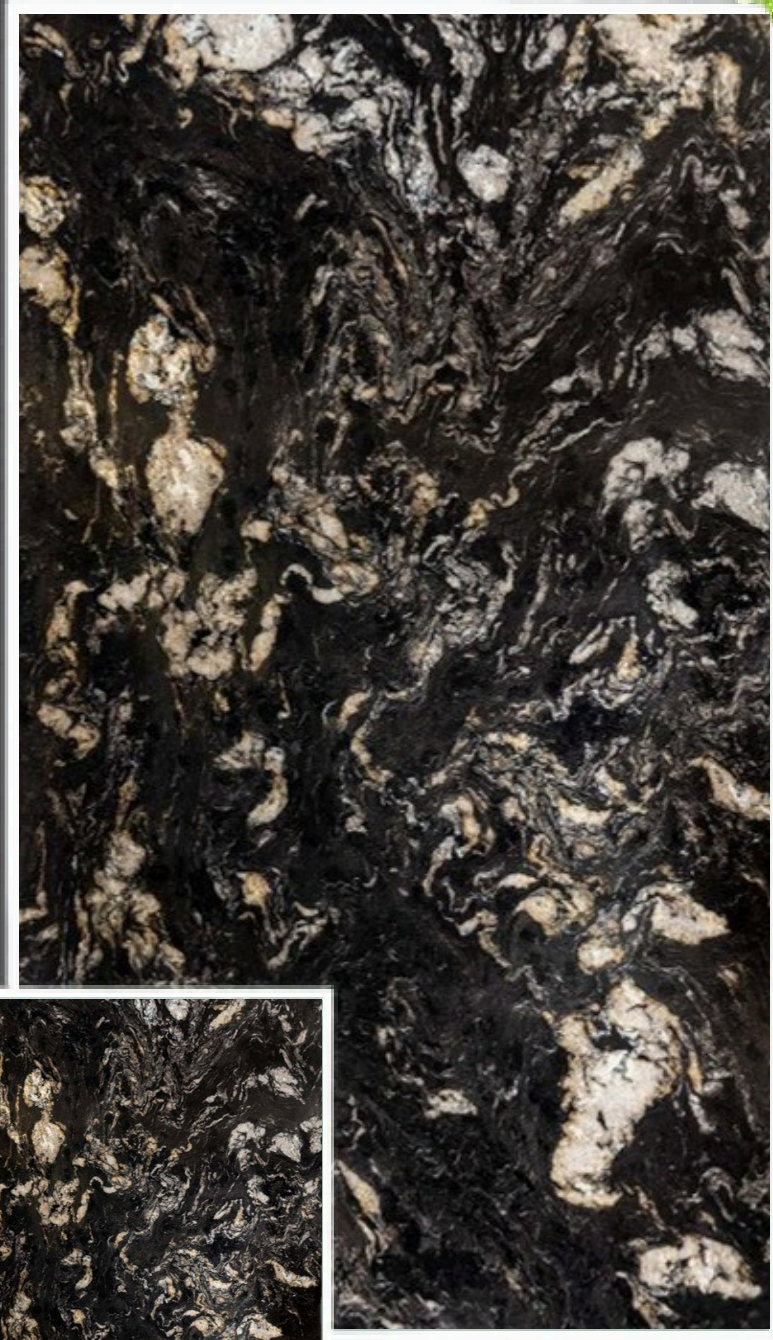

Titanium Gold Granite

Sizes

- Gangaw Size Slabs
- Cutter/Verticle Size Slabs
- Cut to Size Tiles
- Steps & Risers