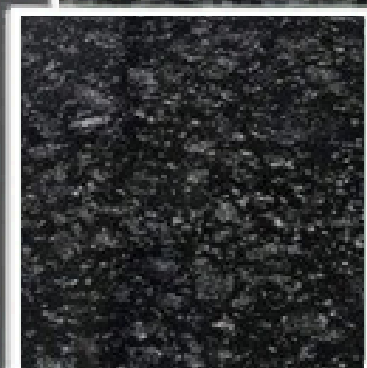

Thickness: 30mm, 20mm
Customized Size Is Available On Request

Majestic Black Granite

Sizes

- Gangaw Size Slabs
- Cutter/Verticle Size Slabs
- Cut to Size Tiles
- Steps & Risers

Application: Living Space, Public Space, Wall Cladding,
Commercial Space, Counter Tops