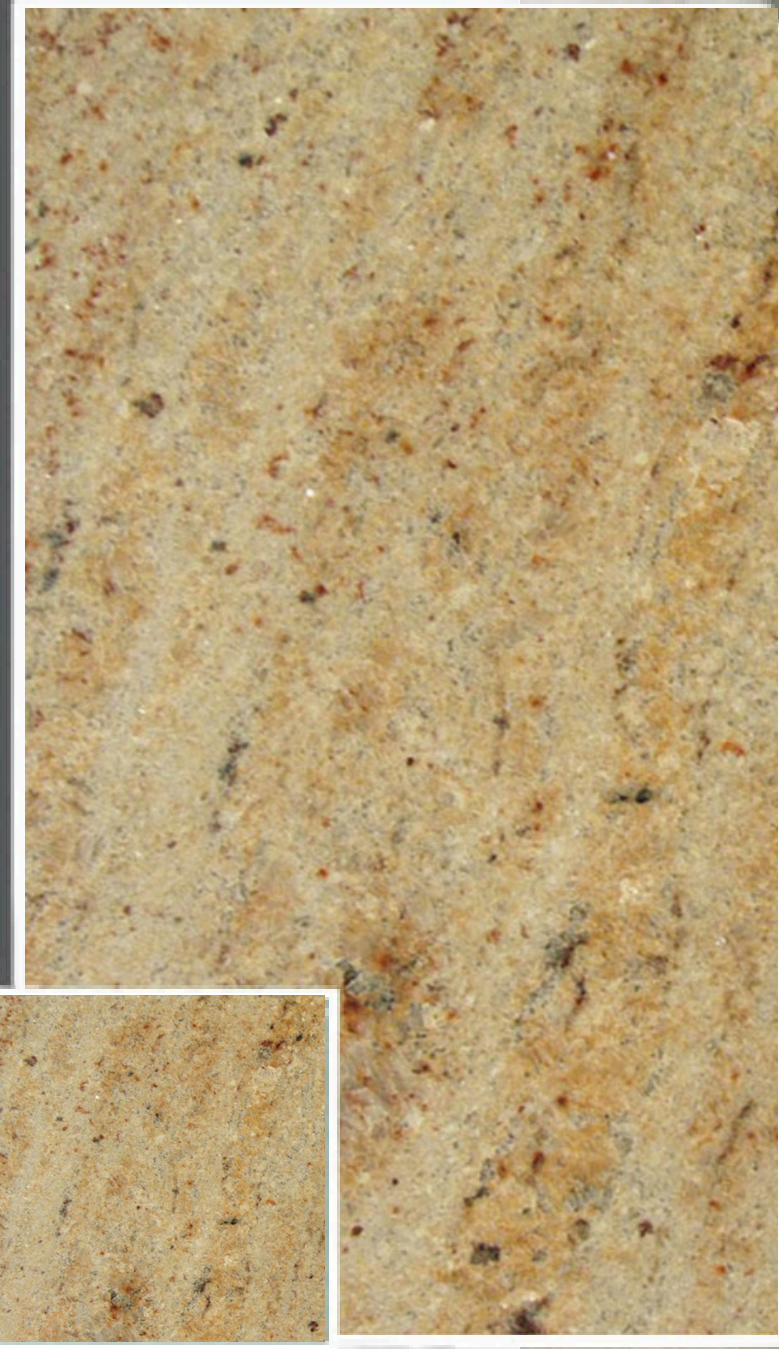

Shiva Gold Granite

Sizes

Gangaw Size Slabs
Cutter/Verticle Size Slabs
Cut to Size Tiles
Steps & Risers

Application: Living Space, Public Space, Wall Cladding,
Commercial Space, Counter Tops

Thickness: 20mm, 15mm
Customized Size Is Available On Request