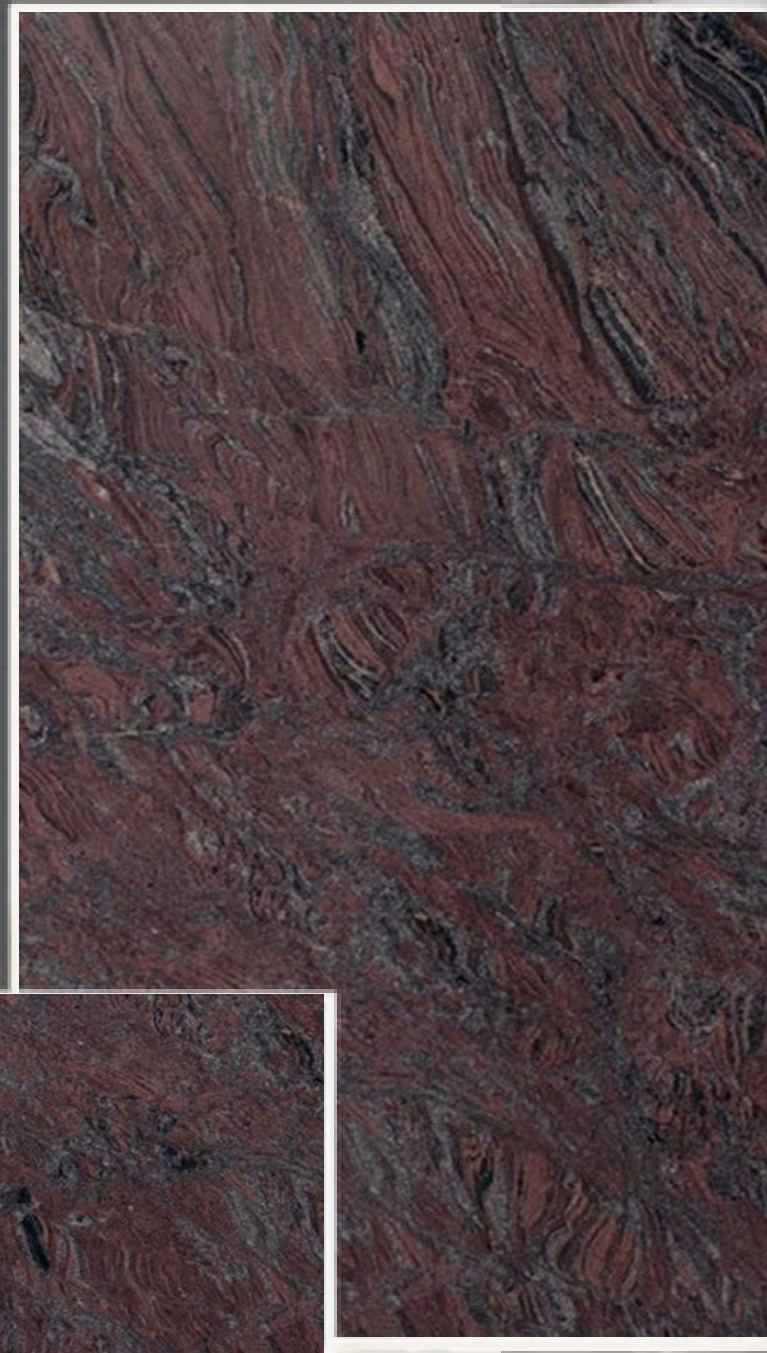

Classic Paradiso Granite

Sizes

Gangaw Size Slabs
Cutter/Verticle Size Slabs
Cut to Size Tiles
Steps & Risers

Application: Living Space, Public Space, Wall Cladding,
Commercial Space, Counter Tops

Thickness: 20mm, 15mm
Customized Size Is Available On Request