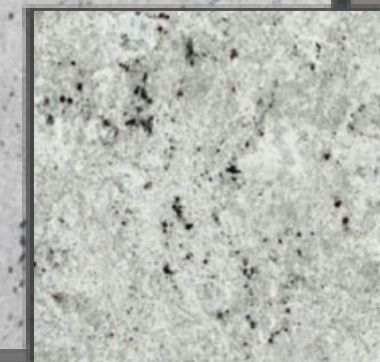

Colonial White Granite

Sizes

Gangaw Size Slabs
Cutter/Verticle Size Slabs
Cut to Size Tiles
Steps & Risers

Application: Living Space, Public Space, Wall Cladding,
Commercial Space, Counter Tops

Thickness: 30mm, 20mm
Customized Size Is Available On Request