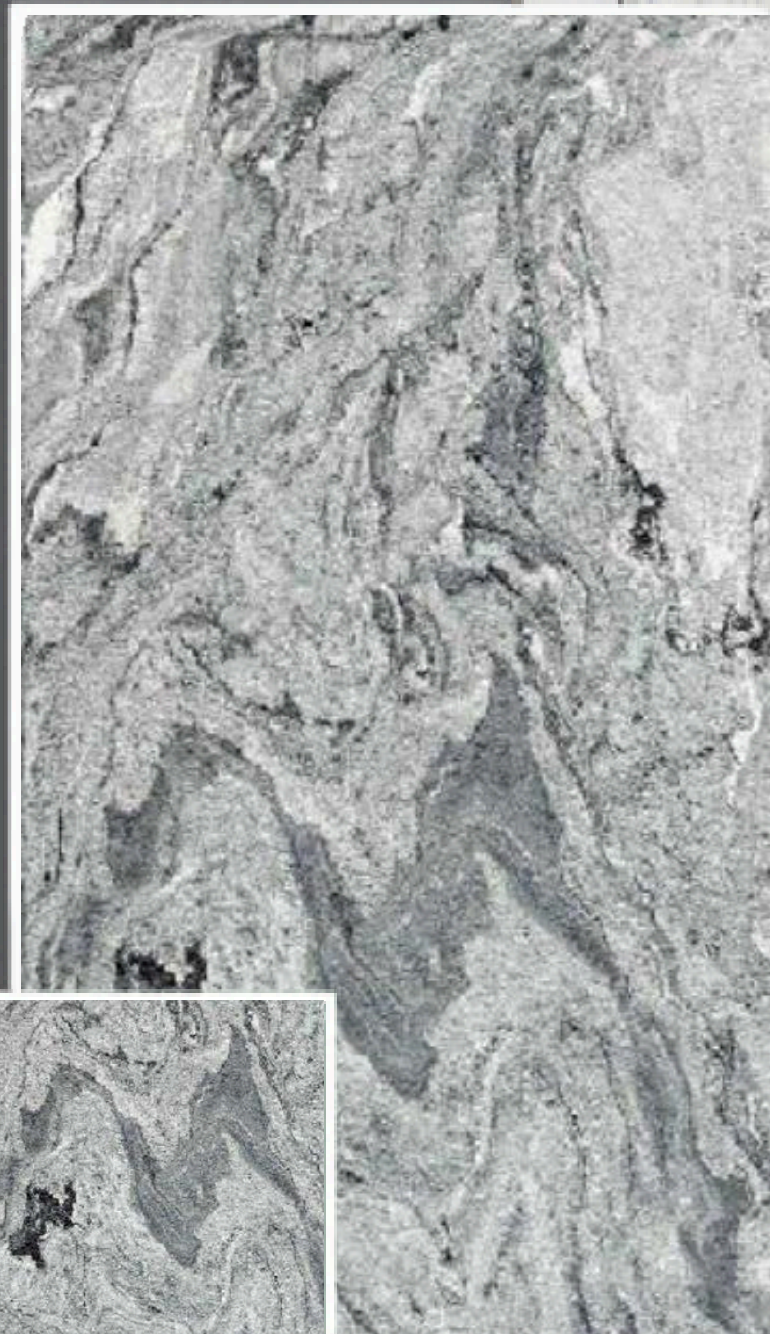

Viscon White Granite

Sizes

Gangaw Size Slabs
Cutter/Verticle Size Slabs
Cut to Size Tiles
Steps & Risers

Application: Living Space, Public Space, Wall Cladding,
Commercial Space, Counter Tops

Thickness: 20mm, 15mm
Customized Size Is Available On Request