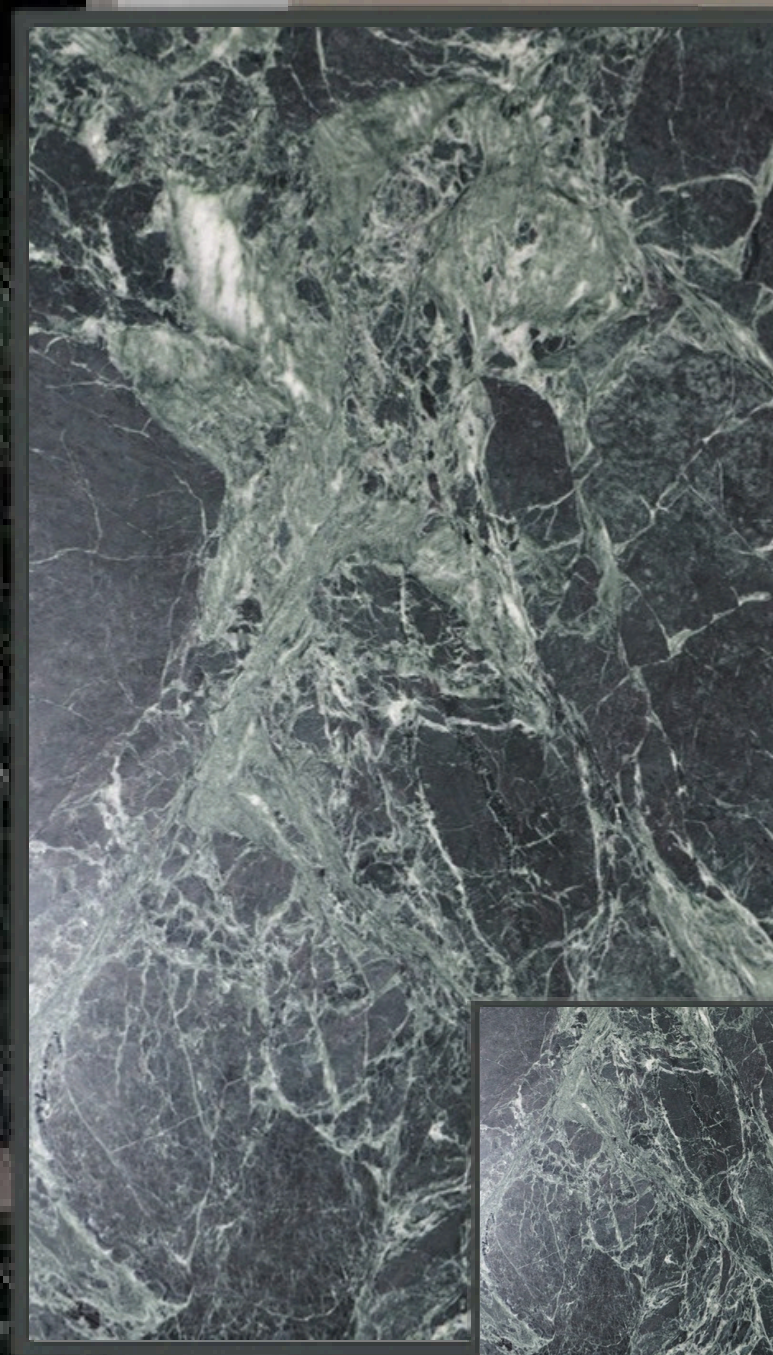

Spider green
marble

Sizes

Gangaw Size Slabs
Cutter/Verticle Size Slabs
Cut to Size Tiles
Steps & Risers