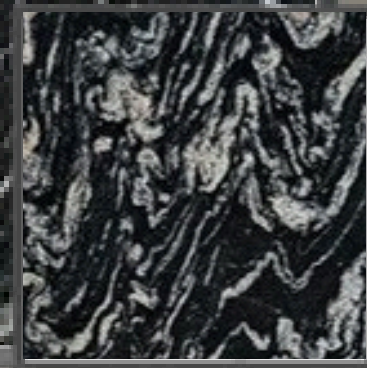

Black Forest Granite

Sizes

- Gangsaw Size Slabs
- Cutter/Verticle Size Slabs
- Cut to Size Tiles
- Steps & Risers

Application: Living Space, Public Space, Wall Cladding, Commercial Space, Counter Tops

Thickness: 30mm, 20mm
Customized Size Is Available On Request