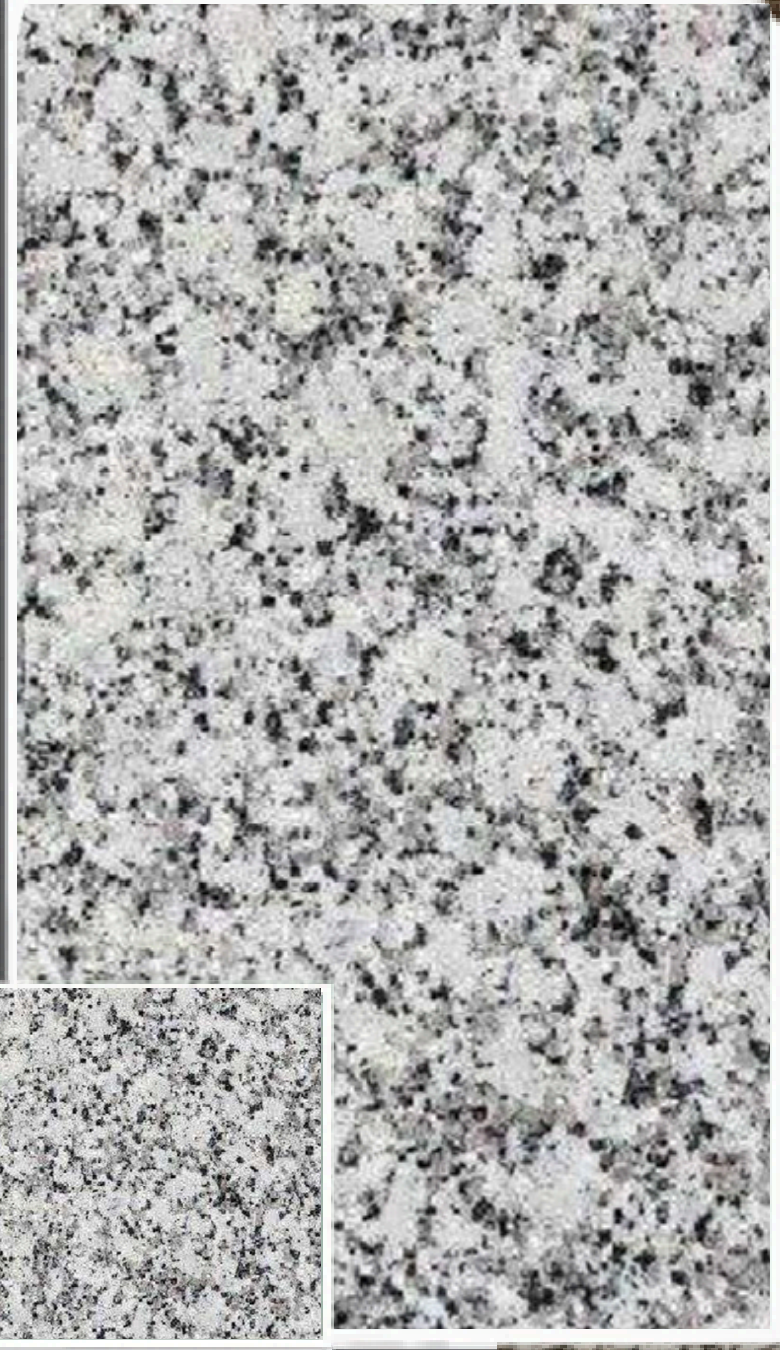

Thickness: 30mm, 20mm
Customized Size Is Available On Request

Platinum White Granite

Sizes

- Gangaw Size Slabs
- Cutter/Verticle Size Slabs
- Cut to Size Tiles
- Steps & Risers

Application: Living Space, Public Space, Wall Cladding, Commercial Space, Counter Tops