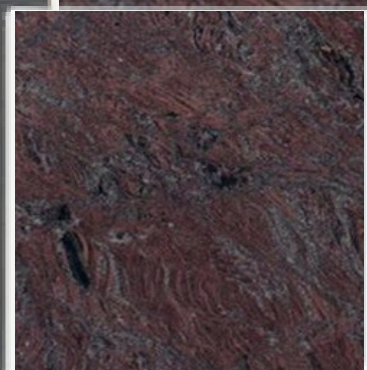

Classic Paradiso Granite

Sizes

Gangaw Size Slabs
Cutter/Verticle Size Slabs
Cut to Size Tiles
Steps & Risers

Application: Living Space, Public Space, Wall Cladding,
Commercial Space, Counter Tops

Thickness: 20mm, 15mm
Customized Size Is Available On Request