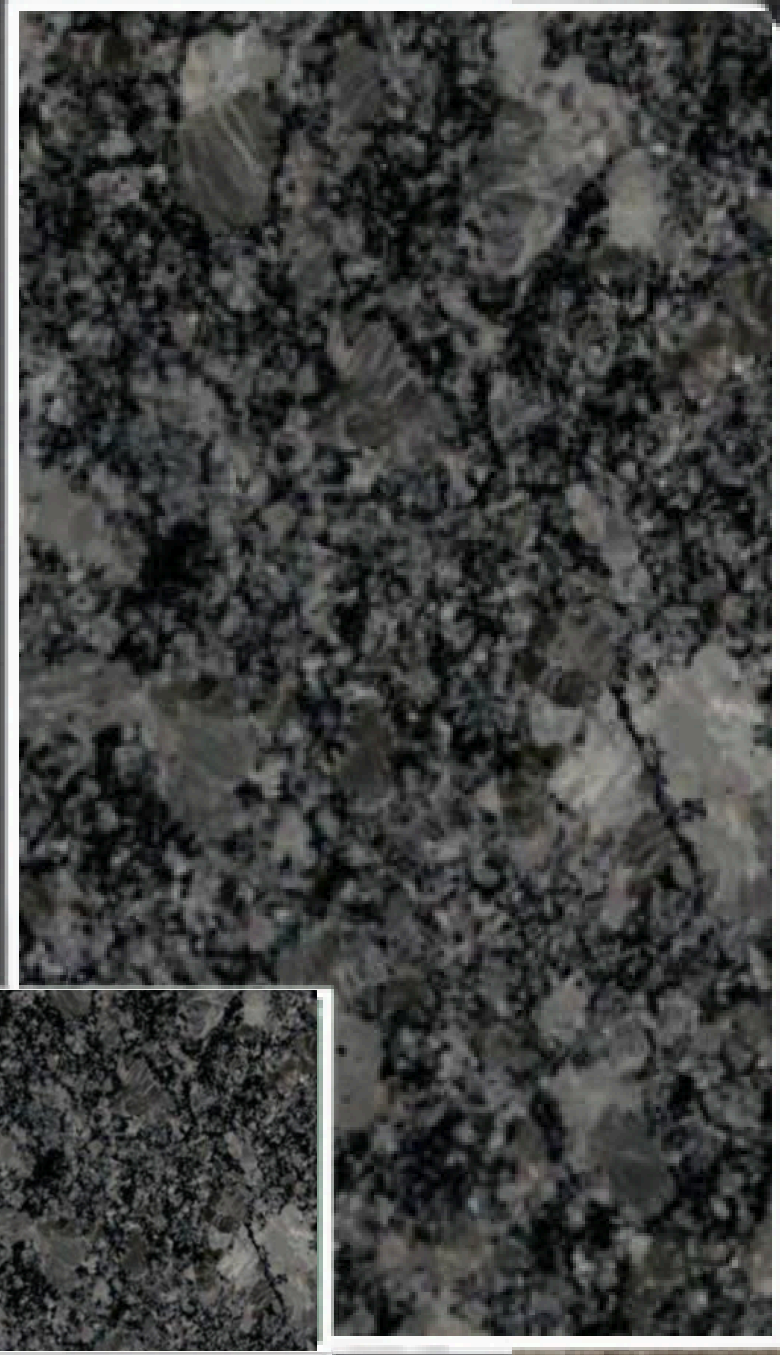

Steel Grey Granite