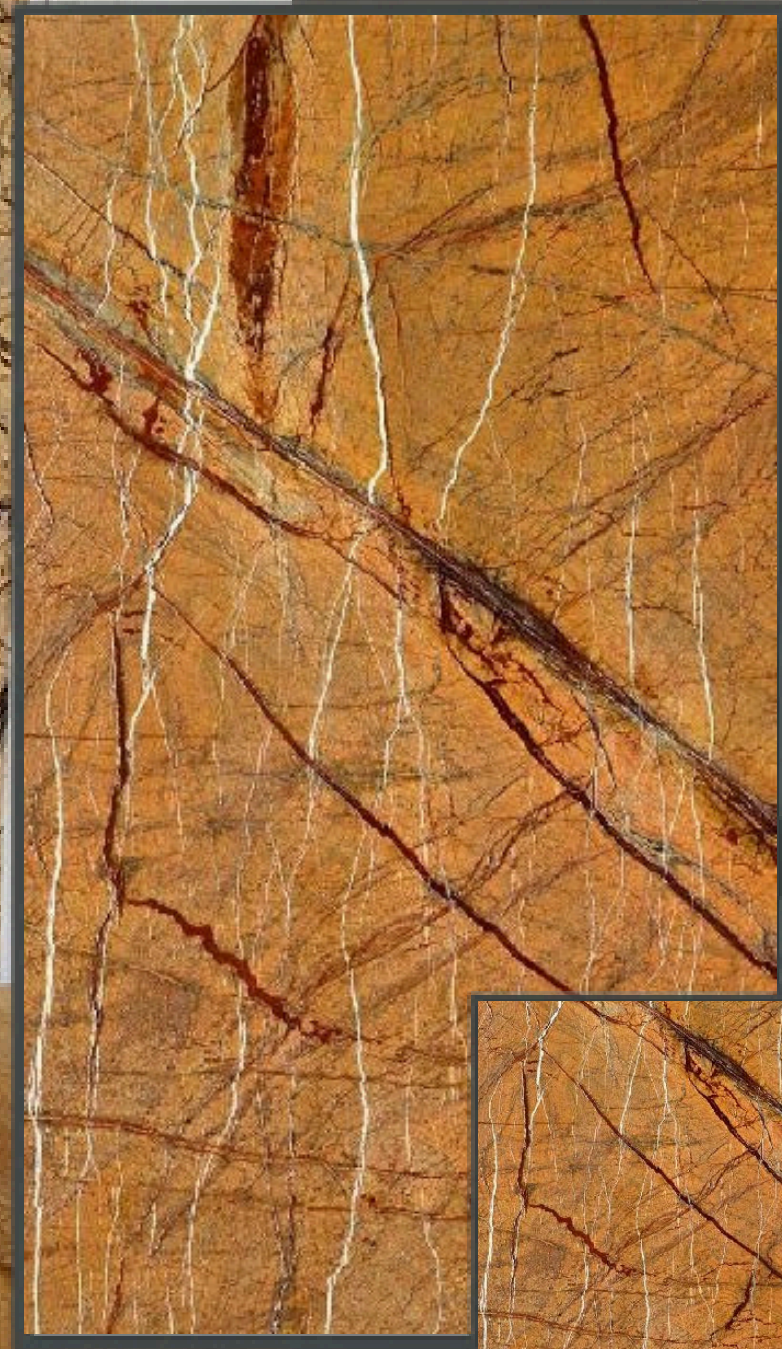

Thickness: 30mm, 20mm
Customized Size Is Available On Request

www.marbellasurfaces.com

Rainforest Green Marble

Sizes

- Gangaw Size Slabs
- Cutter/Verticle Size Slabs
- Cut to Size Tiles
- Steps & Risers

Application: Living Space, Public Space, Wall Cladding, Commercial Space, Counter Tops

Thickness: 20mm, 15mm
Customized Size Is Available On Request

Rainforest Gold Marble

Sizes

Gangsaw Size Slabs
Cutter/Verticle Size Slabs
Cut to Size Tiles
Steps & Risers

Application: Living Space, Public Space, Wall Cladding,
Commercial Space, Counter Tops