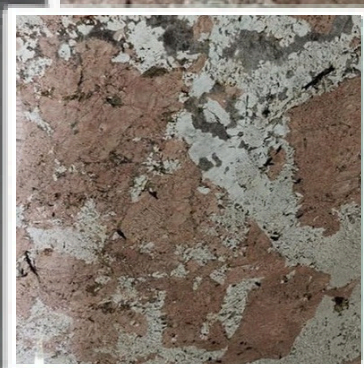

Alaska Pink Granite

Sizes

Gangaw Size Slabs
Cutter/Verticle Size Slabs
Cut to Size Tiles
Steps & Risers

Application: Living Space, Public Space, Wall Cladding,
Commercial Space, Counter Tops

Thickness: 20mm, 15mm
Customized Size Is Available On Request