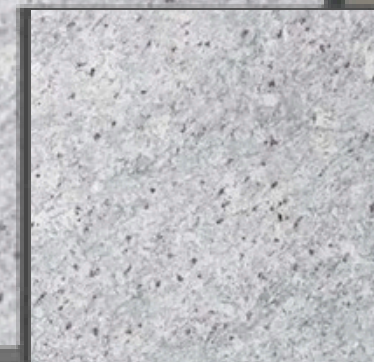

Moon White Granite

Sizes

Gangsaw Size Slabs
Cutter/Verticle Size Slabs
Cut to Size Tiles
Steps & Risers

Application: Living Space, Public Space, Wall Cladding,
Commercial Space, Counter Tops

Thickness: 30mm, 20mm
Customized Size Is Available On Request