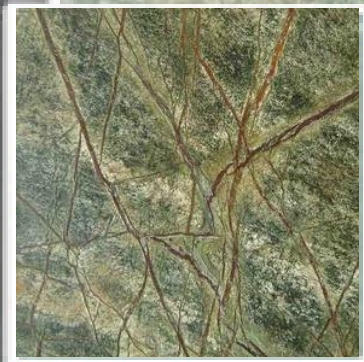

Thickness: 30mm, 20mm
Customized Size Is Available On Request

www.marbellasurfaces.com

Rainforest Green Marble

Sizes

- Gangaw Size Slabs
- Cutter/Verticle Size Slabs
- Cut to Size Tiles
- Steps & Risers

Application: Living Space, Public Space, Wall Cladding, Commercial Space, Counter Tops