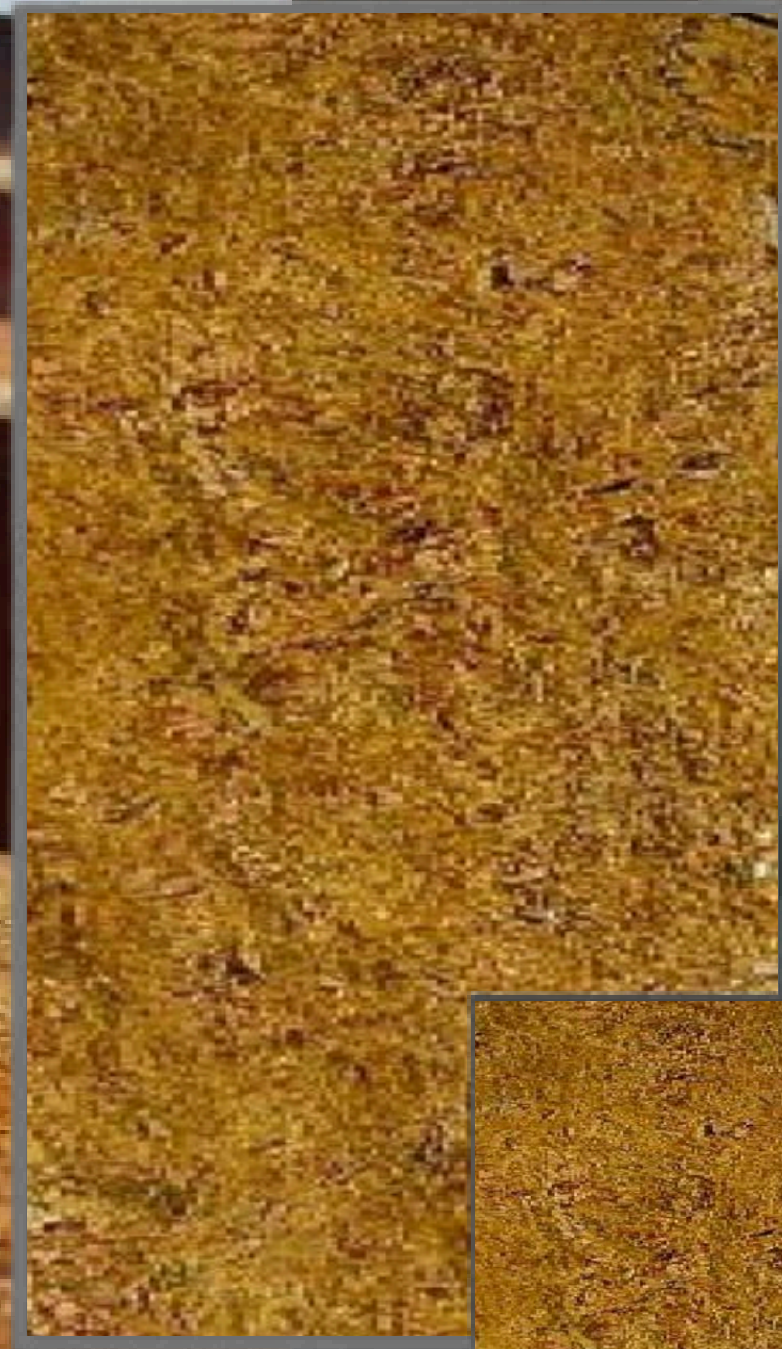

Imperial Gold Granite

Sizes

Gang saw Size Slabs
Cutter/Verticle Size Slabs
Cut to Size Tiles
Steps & Risers

Application: Living Space, Public Space, Wall Cladding,
Commercial Space, Counter Tops

Thickness: 30mm, 20mm
Customized Size Is Available On Request