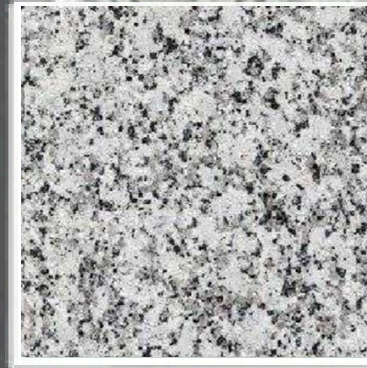

Thickness: 30mm, 20mm
Customized Size Is Available On Request

Platinum White Granite

Sizes

- Gangaw Size Slabs
- Cutter/Verticle Size Slabs
- Cut to Size Tiles
- Steps & Risers

Application: Living Space, Public Space, Wall Cladding, Commercial Space, Counter Tops