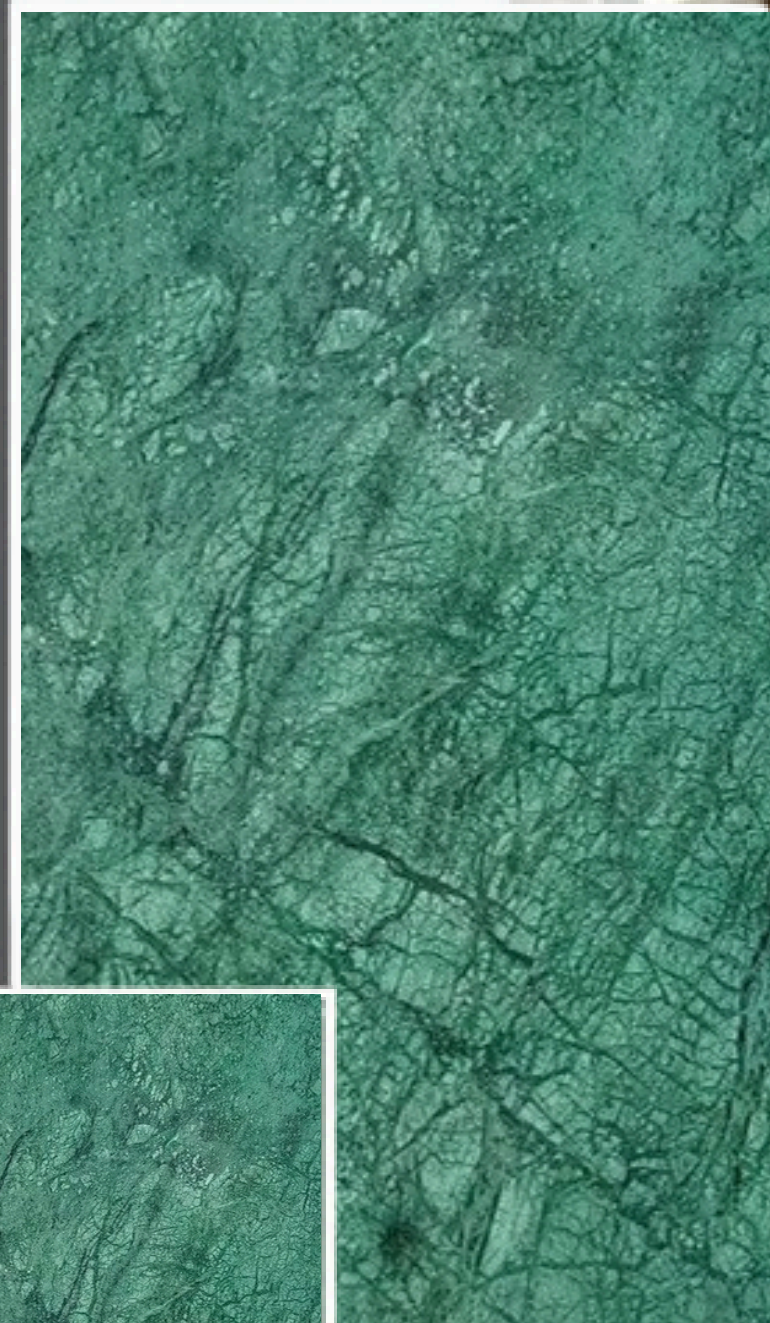

Indian Green Marble

Sizes

Gangaw Size Slabs
Cutter/Verticle Size Slabs
Cut to Size Tiles
Steps & Risers